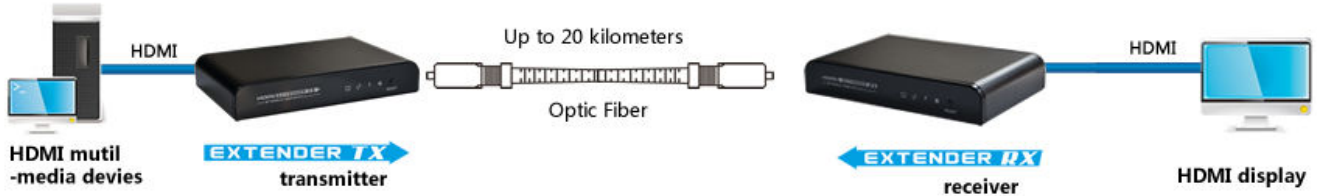

**Video Renk Formatı**

24bit/Deep color 30bit/ deep color 36bit

**HDMI Output Portu :**

480p@60Hz, 576p@50Hz, 720p@50/60Hz,  
1080p@50/60Hz ;

Support HDCP version : HDCP1.2

**Audio Formatı:**

DTS-HD/Dolby-true HD/LPCM7.1/DTS/Dolby-AC3/DSD

**HDMI Extender over optic fiber up to 20km****PN**

- CLR-HDMI-SM/T : HDMI to Fiber Optik Converter SM SC Transmitter
- CLR-HDMI-SM/R : HDMI to Fiber Optik Converter SM SC Receiver
- CLR-HDMI-MM/T : HDMI to Fiber Optik Converter MM SC Transmitter
- CLR-HDMI-MM/R : HDMI to Fiber Optik Converter SM SC Receiver