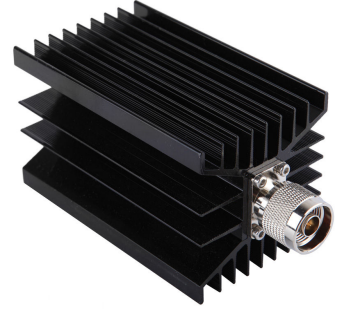

Jumper Kablo

RF Jumper Kabloları & RF Patch Cord (Atlama Kablosu)

- NM-NM 1/2 Superflex RF Jumper 1Mt
- NM-NF 1/2 Superflex RF Jumper 1Mt
- NM-NM R/A 1/2 Superflex RF Jumper 1Mt
- NM-NM 1/2 Superflex RF Jumper 1.5Mt
- NM-NF 1/2 Superflex RF Jumper 1.5Mt
- NM-NM 1/2 Superflex RF Jumper 2Mt
- NM-NF 1/2 Superflex RF Jumper 2Mt
- NM-NM 1/2 Superflex RF Jumper 3Mt
- NM-NF 1/2 Superflex RF Jumper 3Mt
- DIN/M-DIN/M 1/2 Superflex RF Jumper 1Mt
- DIN/M-DIN/M 1/2 Superflex RF Jumper 1.5Mt
- DIN/M-DIN/F 1/2 Superflex RF Jumper 1.5Mt
- DIN/M-DIN/M 1/2 Superflex RF Jumper 2Mt
- DIN/M-DIN/F 1/2 Superflex RF Jumper 2Mt
- DIN/M-DIN/M 1/2 Superflex RF Jumper 3Mt
- R/A DIN/M-DIN/M 1/2 Süperflex RF Jumper 3Mt

Splitter

RF Power Splitter | Güç Bölücü

- 2-Way RFS Power Splitter N Female
- 3-Way RFS Power Splitter N Female
- 4-Way RFS Power Splitter N Female

RF Tapper (Directional Coupler)

- Tapper 7dB Directional Coupler N Female
- Tapper 10dB Directional Coupler N Female
- Tapper 15dB Directional Coupler N Female

Coupler & MCM

- H4x4-CPU-N Multi Coupler MCM 4*4
- H-3-CPUS-N Hybrid Coupler, MCM 2*2
- 641280-DF Crossband Coupler

Sonlandırıcı & Arrestör & Zayıflatıcı

- 7/16 Male to Female Surge Arrestör (RF Yıldırım Tutucu , DIN Male-Female)
- Termination, 50 Watt, Type N Male , Dummy Load (RF Sonlandırma 50W N erkek)
- NM-NF Attenuator 10dB 50W
- NM-NF Attenuator 20dB 50W
- NM-NF Attenuator 30dB 50W