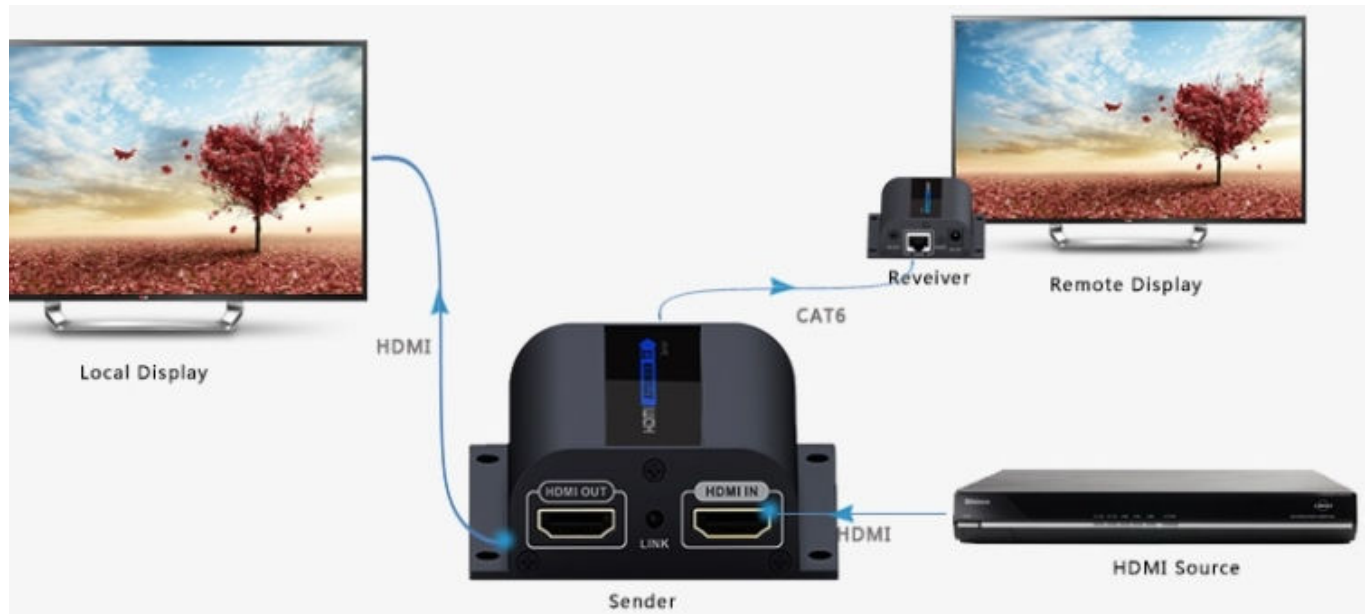

Application Diagram

Features

- Supports full standard HDMI specifications including full HD 1080p.
- Extends HDMI and IR signals with cat6 cables
- Long distance HDMI signal transmission 60 meters
- HDMI loop-out for local monitor
- HDMI lossless transmission
- IR signal transmission for controlling the source
- Extends HDMI AV signal to synchronous output.
- Video signal is as fluent as direct connection
- Supports uncompressed HDMI signal.
- Supports uncompressed audio output such as LPCM
- Color reproduction technology.
- Auto adjusts itself to match the cable length to achieve best display.
- Plug & play. No need for driver
- Vivid video images.