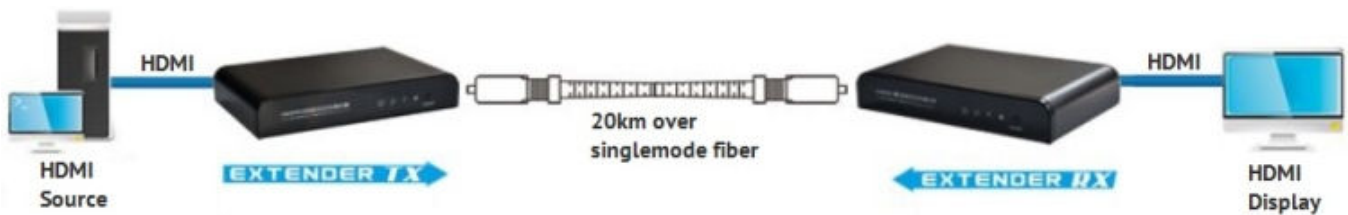

CLR-HDMI-TX/RX

HDMI Fiber optical extender

Overview

CLR-HDMI-TX/RX is a perfect solution to transmit high quality, 1080P HDMI video from HDMI sources like DVD Player, Blu-ray Player Set-top box, console systems or other video equipments, over single-strand (one core of fiber) fiber optical cable up to 20km. This easy to use, one pair (TX/RX) solution avoids the image mosaic and color distortion in the video which are caused by interference from RF sources such as cellular phones or lightning, and transmission failures in the line, as well. It also supports IR transmission function. There is no need to worry about surge protection, as fiber is insensitive to electrical effects.

Area of usage

- Long distance transmission of high quality HDMI video and audio.
- HDMI monitors in the shopping centers, hospitals, schools, etc.
- As a means of advertisement, like billboards, etc.
- TV seller shops
- CCTV, multimedia projects

Applicaion Diagram

Features

- Supports full standard HDMI specifications
- Extends HDMI and IR signals over Fiber Optical infrastructure
- Long distance HDMI signal transmission up to 20 kilometers
- Single fiber connection
- SC fiber optic connector type
- Max transmission rate is 10.2Gbps
- Supported video color formats are 24bit/Deep color 30bit/Deep color 36bit
- Input HDMI resolution: 480i@60Hz, 480p@60Hz, 576i@50Hz, 576p@50Hz, 720p@50/60Hz, 1080i@50/60Hz, 1080p@50/60Hz
- Output HDMI resolution: 480p@60Hz, 576p@50Hz, 720p@50/60Hz, 1080p@50/60Hz