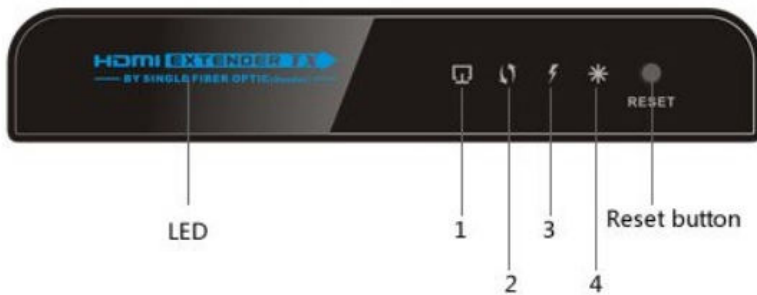

Features

- Supports full standard HDMI specifications
- Extends HDMI and IR signals over Fiber Optical infrastructure
- Long distance HDMI signal transmission up to 20 kilometers
- Single fiber connection
- SC fiber optic connector type
- Max transmission rate is 10.2Gbps
- Supported video color formats are 24bit/Deep color 30bit/Deep color 36bit
- Input HDMI resolution: 480i@60Hz, 480p@60Hz, 576i@50Hz, 576p@50Hz, 720p@50/60Hz, 1080i@50/60Hz, 1080p@50/60Hz
- Output HDMI resolution: 480p@60Hz, 576p@50Hz, 720p@50/60Hz, 1080p@50/60Hz

LEDs & Ports