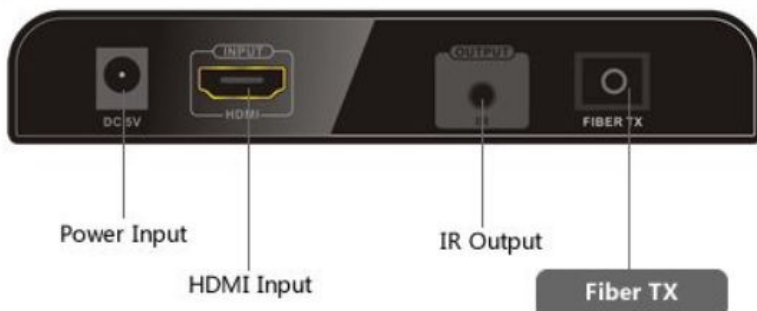

Applicaion Diagram

Features

- Supports full standard HDMI specifications
- Extends HDMI and IR signals over Fiber Optical infrastructure
- Long distance HDMI signal transmission up to 20 kilometers
- Single fiber connection
- SC fiber optic connector type
- Max transmission rate is 10.2Gbps
- Supported video color formats are 24bit/Deep color 30bit/Deep color 36bit
- Input HDMI resolution: 480i@60Hz, 480p@60Hz, 576i@50Hz, 576p@50Hz, 720p@50/60Hz, 1080i@50/60Hz, 1080p@50/60Hz
- Output HDMI resolution: 480p@60Hz, 576p@50Hz, 720p@50/60Hz, 1080p@50/60Hz

LEDs & Ports

- 1: Internet connection 2: Dual- way data transmission
 3: 100m Bandwidth 4: Fiber optic connection

Specifications

HDMI Functions

HDCP version	- HDCP1.2
Input HDMI Resolution	- 480i@60Hz, 480p@60Hz, 576i@50Hz, 576p@50Hz, 720p@50/60Hz, 1080i@50/60Hz, 1080p@50/60Hz
Output HDMI Resolution	- 480p@60Hz, 576p@50Hz, 720p@50/60Hz, 1080p@50/60Hz
Supported video color formats	- 24bit/Deep color 30bit/Deep color 36bit
Supported audio formats	- DTS-HD/Dolby-true HD/LPCM7.1/DTS/Dolby-AC3/DSD
Maksimum transmission Rate	- 14,880,950pps10.2Gbps
Audio signal transmission format	- L/R Stereo Audio
TMDS signal	- 0.5-1.5Vp-p (TDMS)
DDC signal	- 5Vp-p (TTL)
Input Cable Length	- ≤5m (AWG26 HDMI1.3 standard cable)
Output Cable Length	- ≤5m (AWG26 HDMI1.3 standard cable)