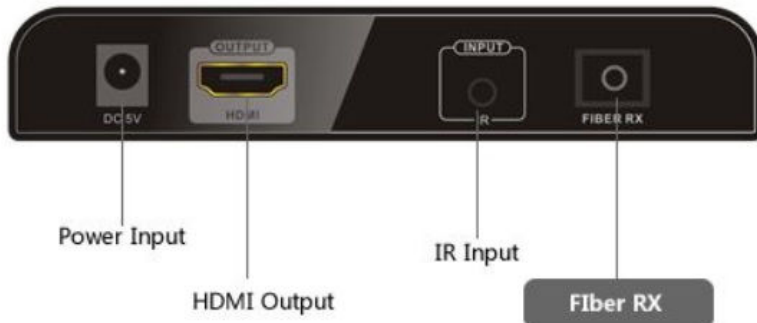

1. 1: Internet connection   2: Dual- way data transmission
   3: 100m Bandwidth   4: Fiber optic connection