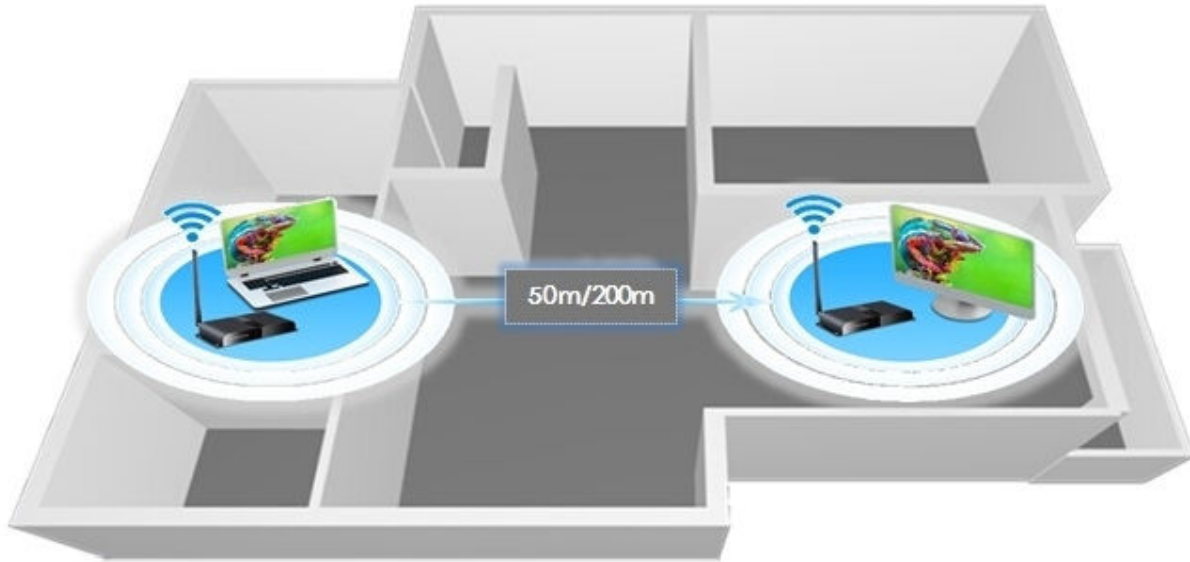

Application Diagram