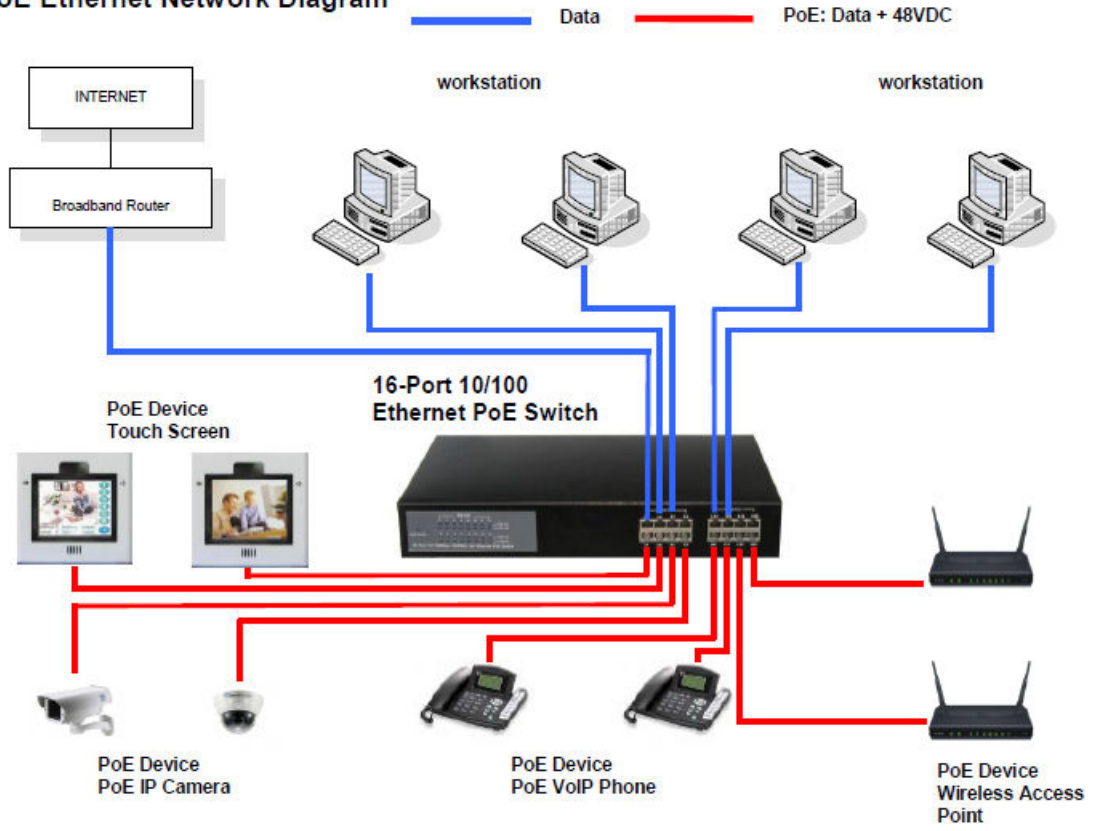

✓ POE Switch Uygulama & Topoloji

PoE Ethernet Network Diagram

www.gym-tech.net

| Tel : +90 212 3204030
| Fax : +90212 3200255
| e-mail : info@telkolink.com
| Address : Perpa Ticaret Merkezi, A Blok No.516 Şişli/İstanbul
|Haberleşme & Telekom Ürünleri Tedarikçisi

www.telkolink.com