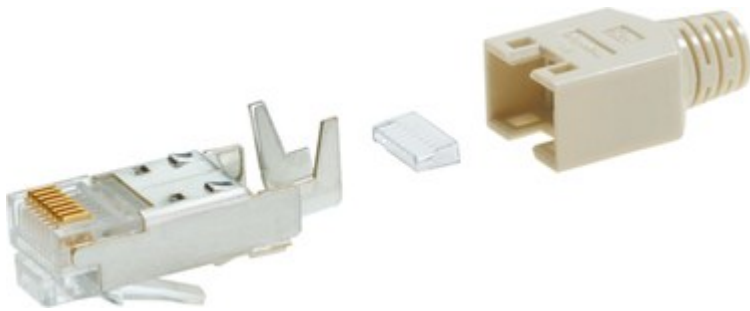

Connector RJ45 CAT.5 Hirose TM11

Product Description

Product features

- Shielded version
- Suitable for stranded conductors (AWG26)
- Including bend protection and guide plate
- Bend protection: beige
- Max. outer sheath diameter: 5,8 mm