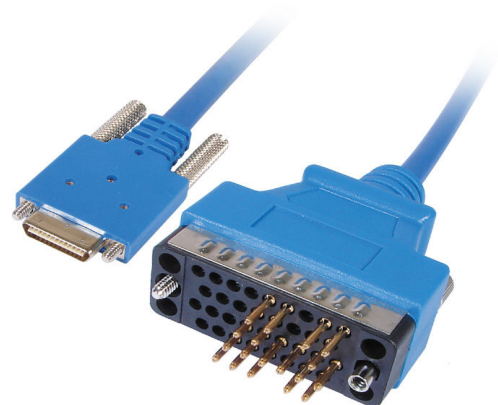

Cisco Cables

CAB-V35FC V35 DCE Serial Cable

LFH 60 Male (DB60 Male) - V.35 Female DCE 10 Ft, 3M
cisco interfaces WIC-1T

CAB-V35MT V35 DTE Serial Cable (router to V35 DTE)

LFH 60 Male (DB60 Male) - V.35 Male DTE 10 Ft, 3M,
Cisco interface WIC-1T

CAB-SS-232FC

RS-232 cable, DCE Female to Smart Serial,10ft

CAB-SS-232MT

RS-232 cable, DTE Male to Smart Serial 10ft

CAB-SS-449FC

RS-449 cable, DCE Female to Smart Serial 10ft

CAB-SS-449MT

RS-449 cable, DTE Male to Smart Serial 10ft

CAB-SS-530MT

RS-530 cable, DTE Male to Smart Serial, 10ft

CAB-SS-530FC

V.35 Cable, DCE Female to Smart Serial

CAB-SS-V35MT V35 DTE Serial Cable

Smart Serial WIC2/T 26 Pin - V.35 Male DTE Cisco interfaces WIC-2T , WIC-2A/S

CAB-SS-V35FC V35 DCE Serial Cable

Smart Serial WIC2/T 26 Pin - V.35 Female DCE Cisco interfaces WIC-2T , WIC-2A/S

Diđer kablo çeřitlerimiz ve talepleriniz için 02123204030 nolu telefonda bilgi alabilirsiniz