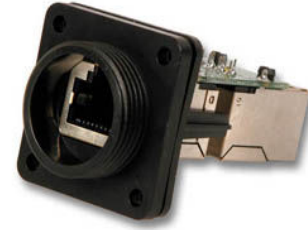

RJ45 chassis mount jacks 13/16"

Cat.5e Shielded RJ45 jack IP67

RJ45 Inline coupler chassis mount

Cat.5e Shielded RJ45 jack IP67

Cat.5e distribution box 13/16"

2 x RJ45 Unshielded RJ45 jack IP67

Cat.5e distribution box 13/16"

4 x RJ45, unshielded Incl. Cat.5e RJ45

IP67 Patch Kablo CAT6

with boot 15/16", shielded

IP67 Patch Kablo, CAT6

with boot 15/16", unshielded

4-pair Cat.7 PiMF cable

1 4P PE, 500 metres

Harici Tip Data Kablo Direk Gömülebilin