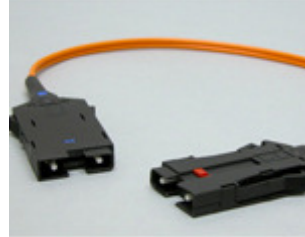

Fiber ara kablo ( Baglanti Kablosu) : Cihaz ile ODF optik dagitim kutusu arasinda yada ODF'ler arasinda kullanilir

FC Patchcord

ST Patch cord

LC Patchcord

SC Patchcord

MT-RJ Patchcord

E2000 Patchcord

MU Patchcord

MPO Patchcord

SMA Patchcord

FDDI Patchcord

ESCON Patchcord

D4 Patchcord

DIN Patchcord

Armored Patchcord

Armored Patchcord MM

12F SC MM

12F FC Bunchy pigtail

12F FC Ribbon Pigtail

Out Ruggedized Patchcord

Optic Fiber Waterproof Pigtail

Armored 0.9mm SC Pigtail

12F Armored Patchcord