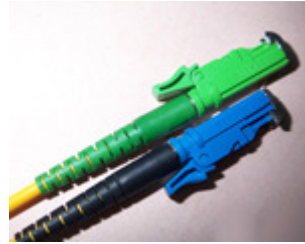

Fiber ara kablo (Baglanti Kablosu) : Cihaz ile ODF optik dagitim kutusu arasinda yada ODF'ler arasinda kullanilir

FC Patchcord

ST Patch cord

LC Patchcord

SC Patchcord

MT-RJ Patchcord

E2000 Patchcord

MU Patchcord

12F SC MM

12F FC Bunchy pigtail

12F FC Ribbon Pigtail

Out Ruggedized Patchcord

Optic Fiber Waterproof Pigtail

Armored 0.9mm SC Pigtail

12F Armored Patchcord